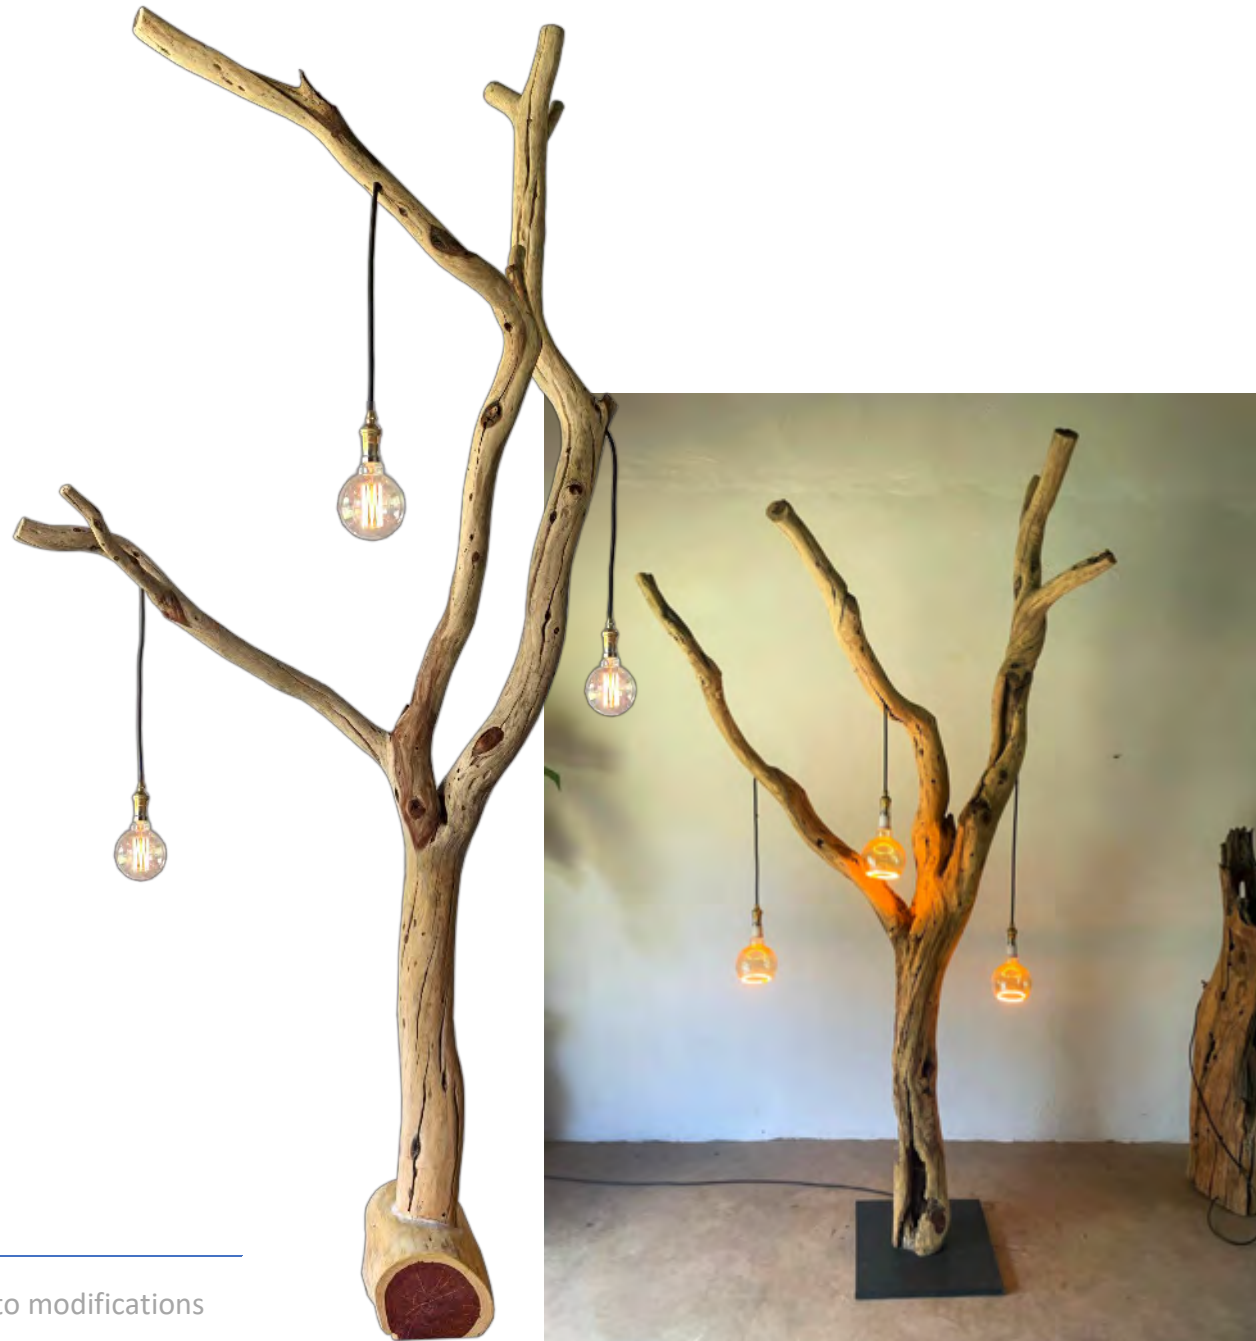

R8 799.00 EACH

Inclusive of VAT | Includes bulb(s) | Additional charges may apply to modifications

Standing Tree Light (Spread)

Wood type : Hardwood

Bulb(s) : 3 x 2200k included

Power : 220V – 240V AC 50Hz