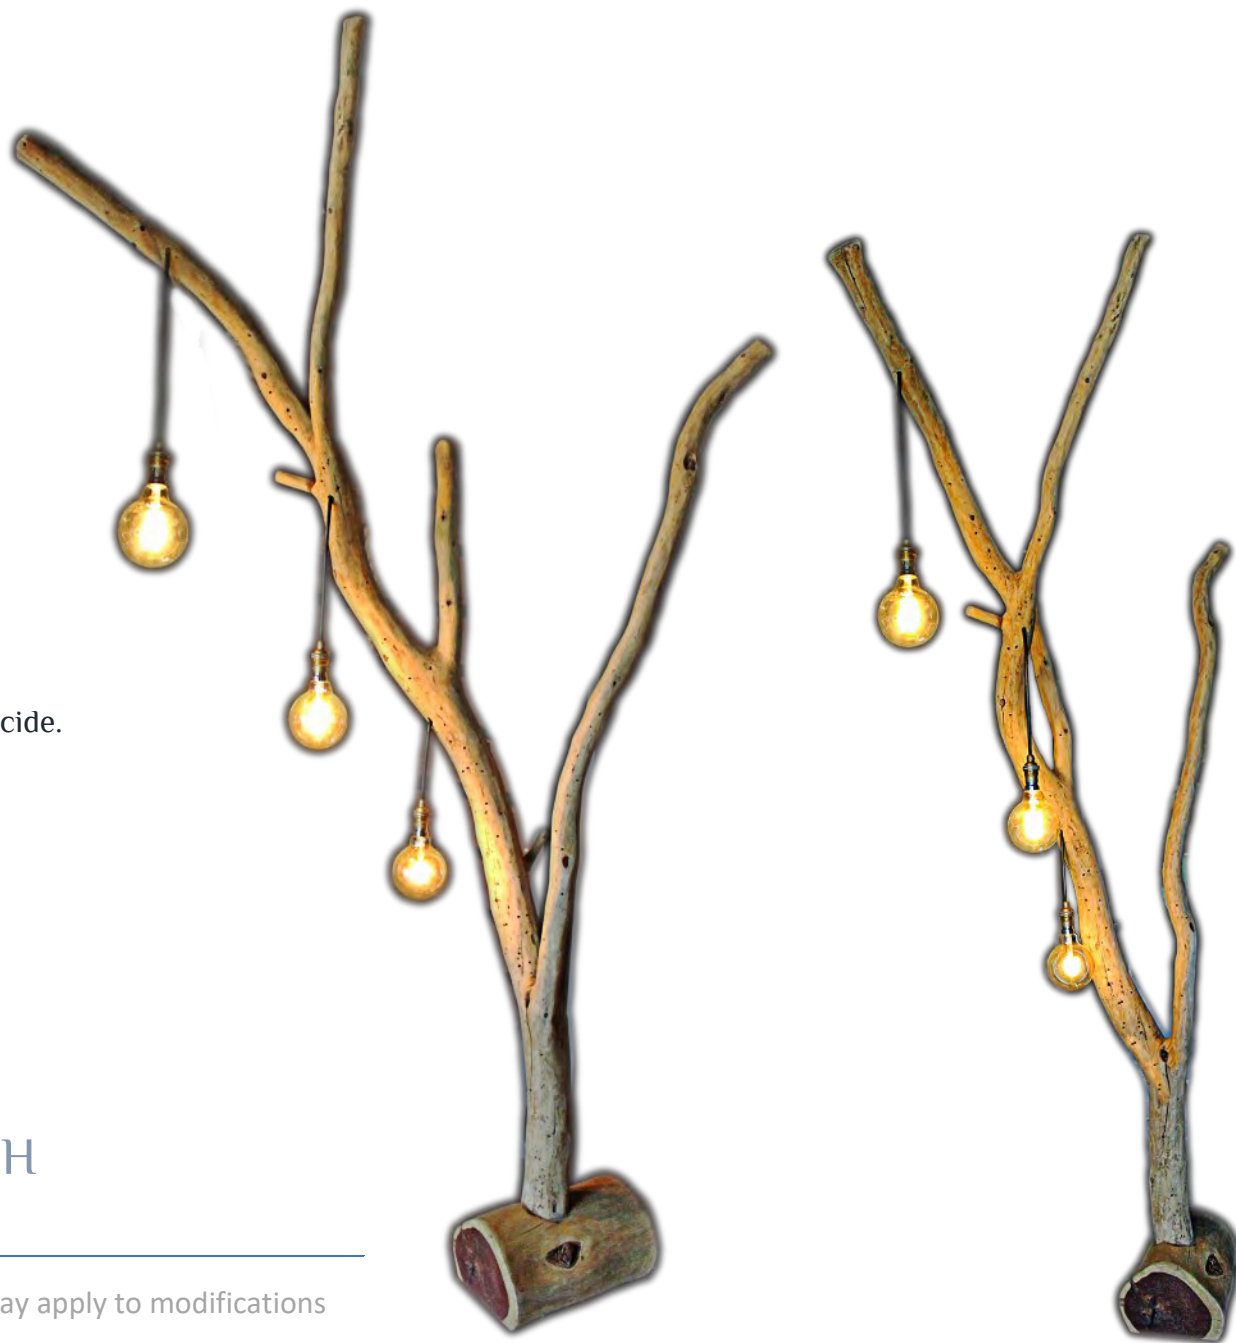

Standing Tree Light (Spread)

Wood type : Hardwood

Bulb(s) : 3 x 2200k included

Power : 220V – 240V AC 50Hz

Outlet : 3-Prong

Grounding : Design has no conductive surfaces

Placement : Free-standing for indoor use only

Maintenance : Dust of and spray monthly with insecticide.

Dimensions :

- Height 2100 -2400 mm
- Width 1200 – 1700 mm

R4 199.00 EACH

Inclusive of VAT | Includes bulb(s) | Additional charges may apply to modifications

---